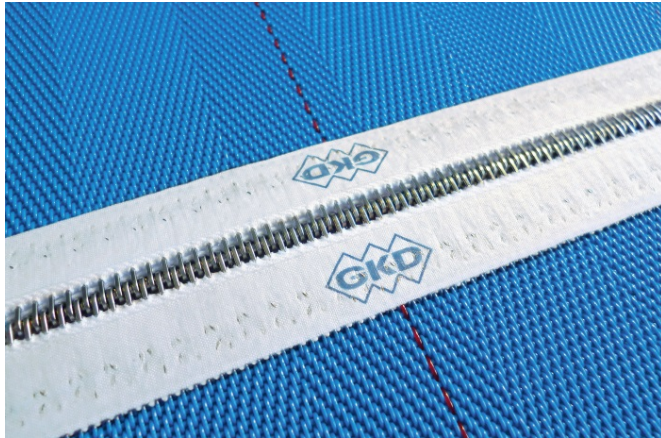

Picture 3: Trackmetic™ belts made of highly tempered stainless steels impress with their hygienic safety when coming into contact with foodstuffs.

Picture 4: GKD offers the belt 1003 now with an integrated wear indicator to provide greater assistance in determining mechanical abrasion.

GKD at ACHEMA:

Integrated process belt expertise for key industries

WORLD WIDE WEAVE

Picture 5: GKD produces all polyester belts for the food industry with thermally sealed edges and food-grade PAD seam.

Picture 6: In the food sector, linear screen belts from GKD with FDA-approval are in demand worldwide for applications such as salad washing.

Picture 1, 3 - 6 © GKD

Picture 2 © ThyssenKrupp Fördertechnik